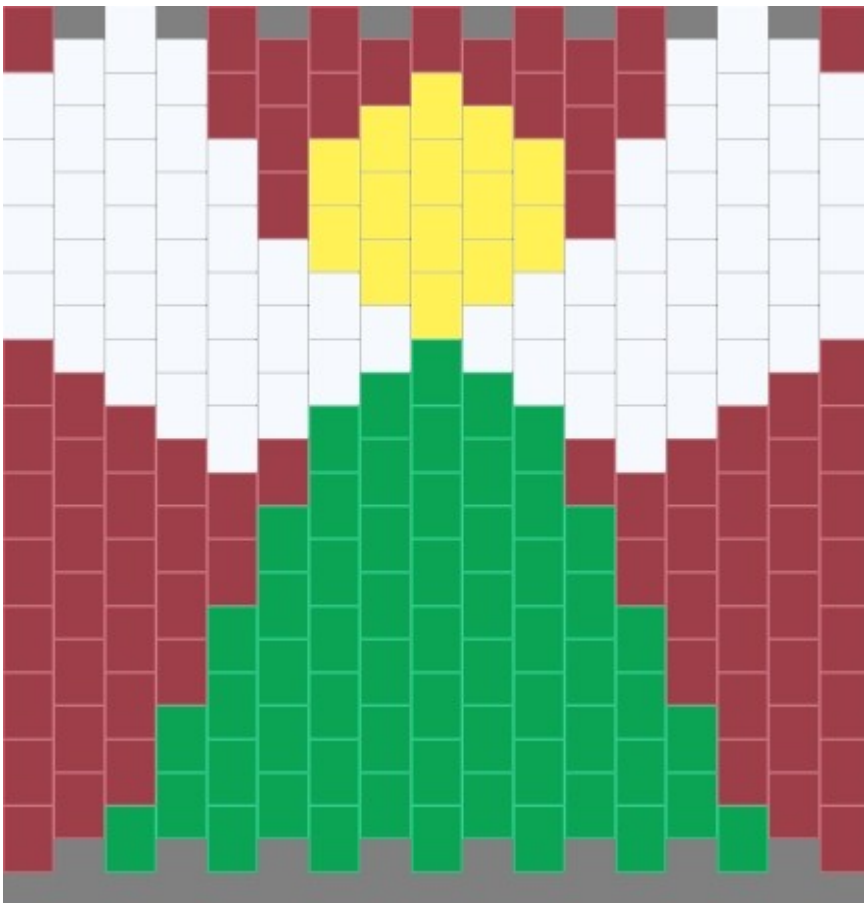

MB-128 Coaster - Angel Christmas 2 (4-1/4 x 4-1/2)

Designed by Bonnie Matthews (2008)

**PATTERN DESIGNED BY AND PROPERTY OF BEADED BANNERS BY BONNIE**  
Image preview.

**PATTERN DESIGNED BY AND PROPERTY OF BEADED BANNERS BY BONNIE**  
Bead Color List

Color index	Color	Mfg code	Nick name	Bead count
15		Burgandy or Red	Burgandy or Red	75
42		White	White	64
12		Green	Green	60
54		Yellow	Yellow	14