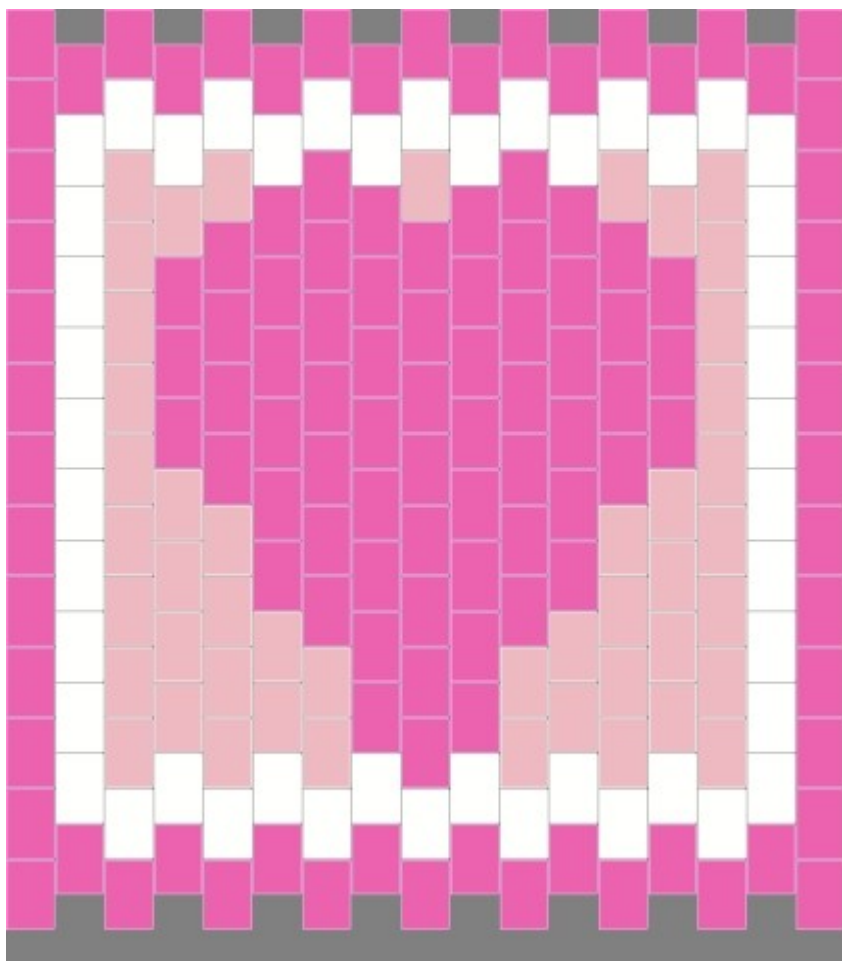

**MB-161 COASTER - HEART (4-1/4 x 4-1/2 approx)**

Designed by Bonnie Matthews (2010)

**PATTERN DESIGNED BY AND PROPERTY OF BEADED BANNERS BY BONNIE**

Image preview.

**PATTERN DESIGNED BY AND PROPERTY OF BEADED BANNERS BY BONNIE**  
Bead Color List

Color index	Color	Mfg code	Nick name	Bead count
187		17 Dark Pink	Dark Pink	120
481		16 Light Pink	Light Pink	47
243		01 White	White	46