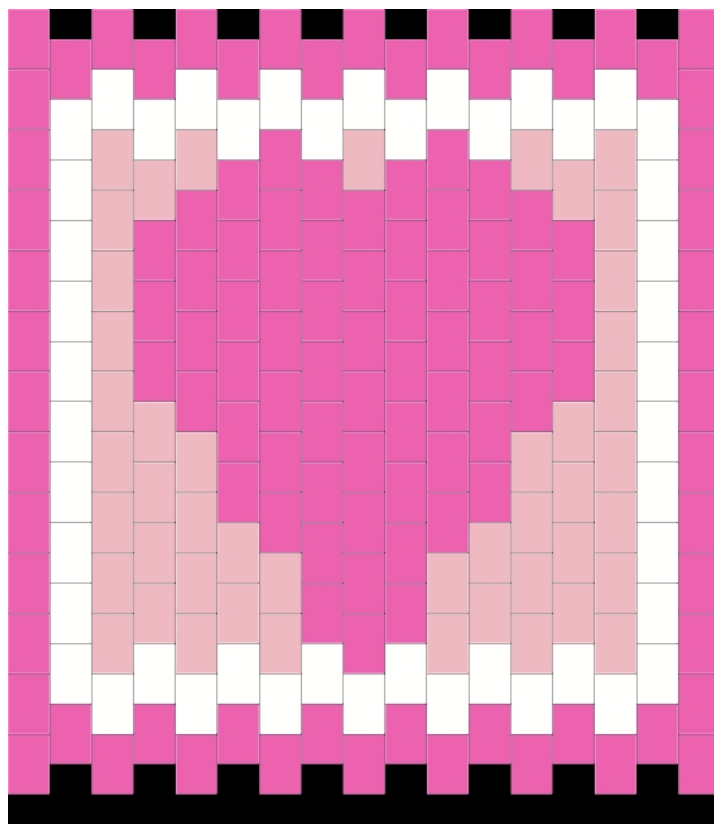

**MB-161 COASTER - HEART (4-1/4 x 4-1/2 approx)**

Designed by Bonnie Matthews (2010)

**PATTERN DESIGNED BY AND PROPERTY OF BEADED BANNERS BY BONNIE**

Image preview.

**PATTERN DESIGNED BY AND PROPERTY OF BEADED BANNERS BY BONNIE**  
Bead Color List

Color index	Color	Mfg code	Nick name	Bead count
187		17 Dark Pink	Dark Pink	120
481		16 Light Pink	Light Pink	47
243		01 White	White	46